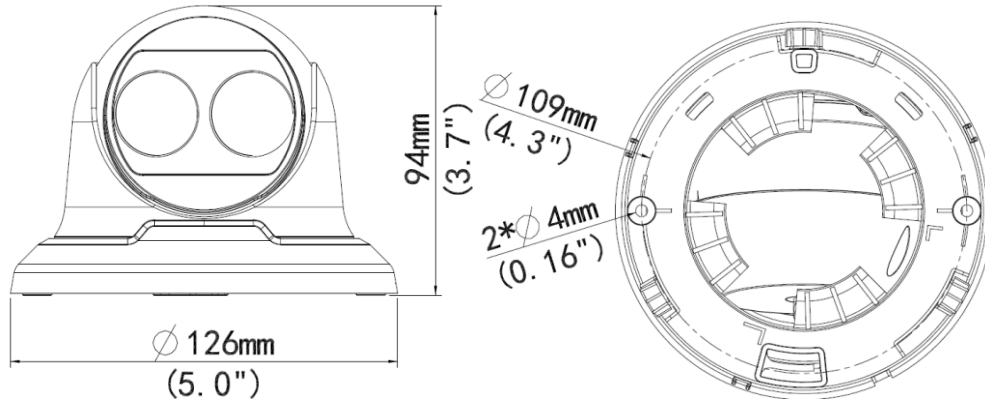

### Structure

- Wide temperature range: -35°C to 60°C (-31°F to 140°F)
- Wide voltage range of  $\pm 25\%$
- 4 KV surge protection designed for network interface

- IP66

## Specifications

	IPC3614SR3-DPF28	IPC3614SR3-DPF36	IPC3614SR3-DPF60
<b>Camera</b>			
Sensor	1/3", 4 megapixel, progressive scan, CMOS		
Lens	2.8mm@F1.8 Angle of view(H): 101.8°	3.6mm@F1.8 Angle of view(H): 76.8°	6mm@F1.8 Angle of view(H): 49.4°
Min. Illumination	Colour: 0.02 Lux (F1.8, AGC ON) 0 Lux with IR		
Shutter	Auto/Manual, 1/6~1/100000 s		
Day/Night	IR-cut filter with auto switch (ICR)		
IR	30m (98 ft) IR range		
AWB(Auto white balance)	Auto/manual		
Gain Control	Auto/manual		
WDR	120 dB		
Noise Reduction	2D/3D		
<b>Video</b>			
Max. Resolution	2592×1520		
Video Compression	H.265, H.264, MJPEG		
Frame Rate	4MP (2592×1520): Max. 20 fps; 4MP (2560×1440): Max. 25 fps 3MP (2048×1520): Max. 30 fps; 1080P (1920×1080): Max. 30 fps		
Video Streaming	Triple		
OSD	Up to 8 OSDs		
9:16 Corridor Mode	Supported		
Motion Detection	Up to 2 areas		
Privacy Mask	Up to 8 areas		
<b>Smart</b>			
Behavior Detection	Intrusion, crossing line, motion detection		
Intelligent Identification	Face detection		
Statistical Analysis	People counting		
<b>Network</b>			
Protocols	L2TP, IPv4, IGMP, ICMP, ARP, TCP, UDP, DHCP, PPPoE, RTP, RTSP, RTCP, DNS, DDNS, NTP, FTP, UPnP, HTTP, HTTPS, SMTP, 802.1x		
Compatible Integration	ONVIF, API		
<b>Interface</b>			
Network	10M/100M Base-TX Ethernet		
<b>General</b>			
Power	12 V DC, or PoE (IEEE802.3 af)		
	Power consumption: Max 5.5 W		
Dimensions (Ø x H)	Ø126 x 94 mm (Ø5.0" x 3.7")		
Weight	0.33 kg (0.73 lb)		

## Dimensions