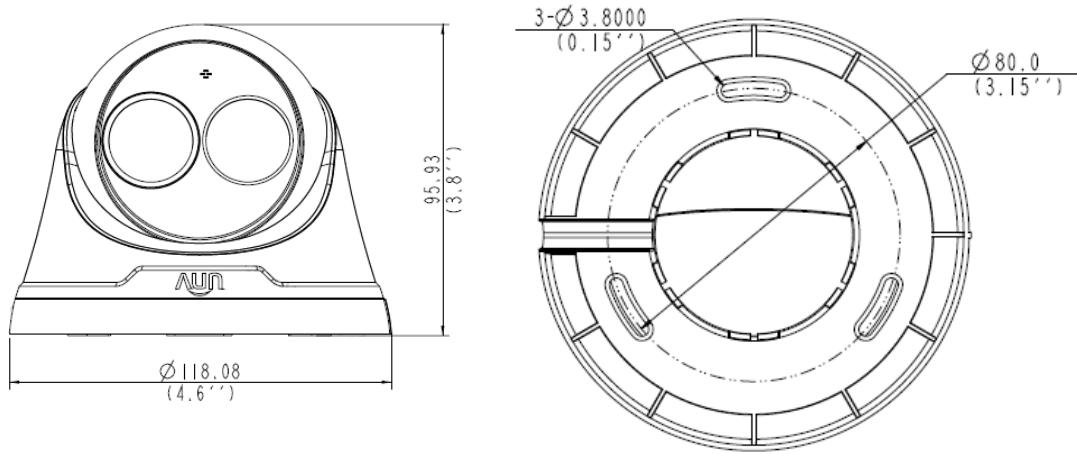

Dimensions

Zhejiang Uniview Technologies Co.,Ltd.

South Tower, Building 10, Wanlun Science Park, 88 Jiangling Road, Hangzhou, P.R.China 310051

Email: overseasbusiness@uniview.com; globalsupport@uniview.com

<http://www.uniview.com>

©2017 Zhejiang Uniview Technologies Co.,Ltd. All rights reserved.

*Product specifications and availability are subject to change without notice.